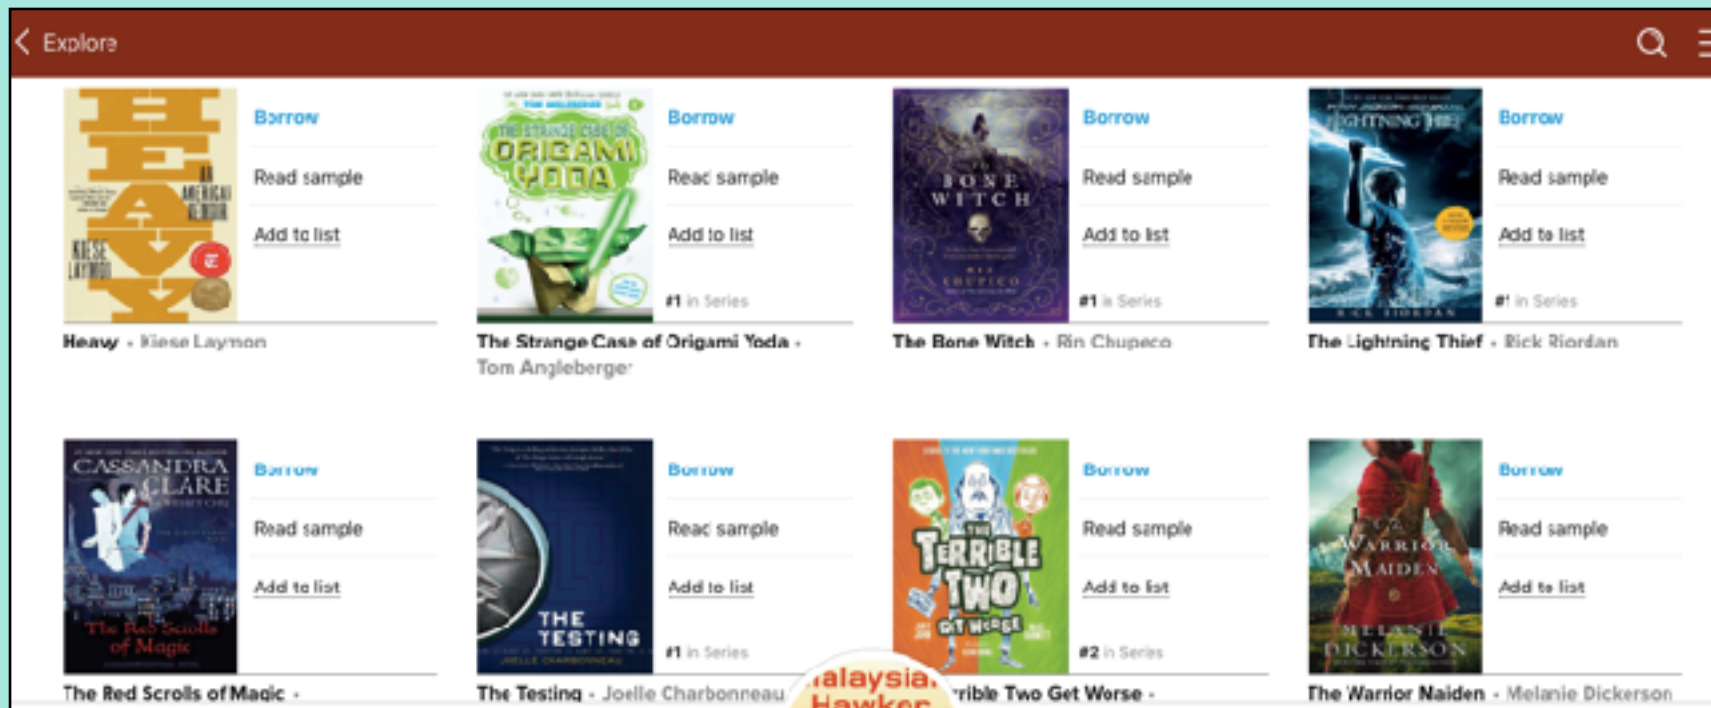

# You're in! Start browsing the collection:

Click on '**Borrow**' when you find a book you want to check out:

**Once you check out a book, you can find it on your Shelf:**

**When finished, you can return it or it will automatically return itself after two weeks.  
(Limit one e-book can be checked out at a time.)**