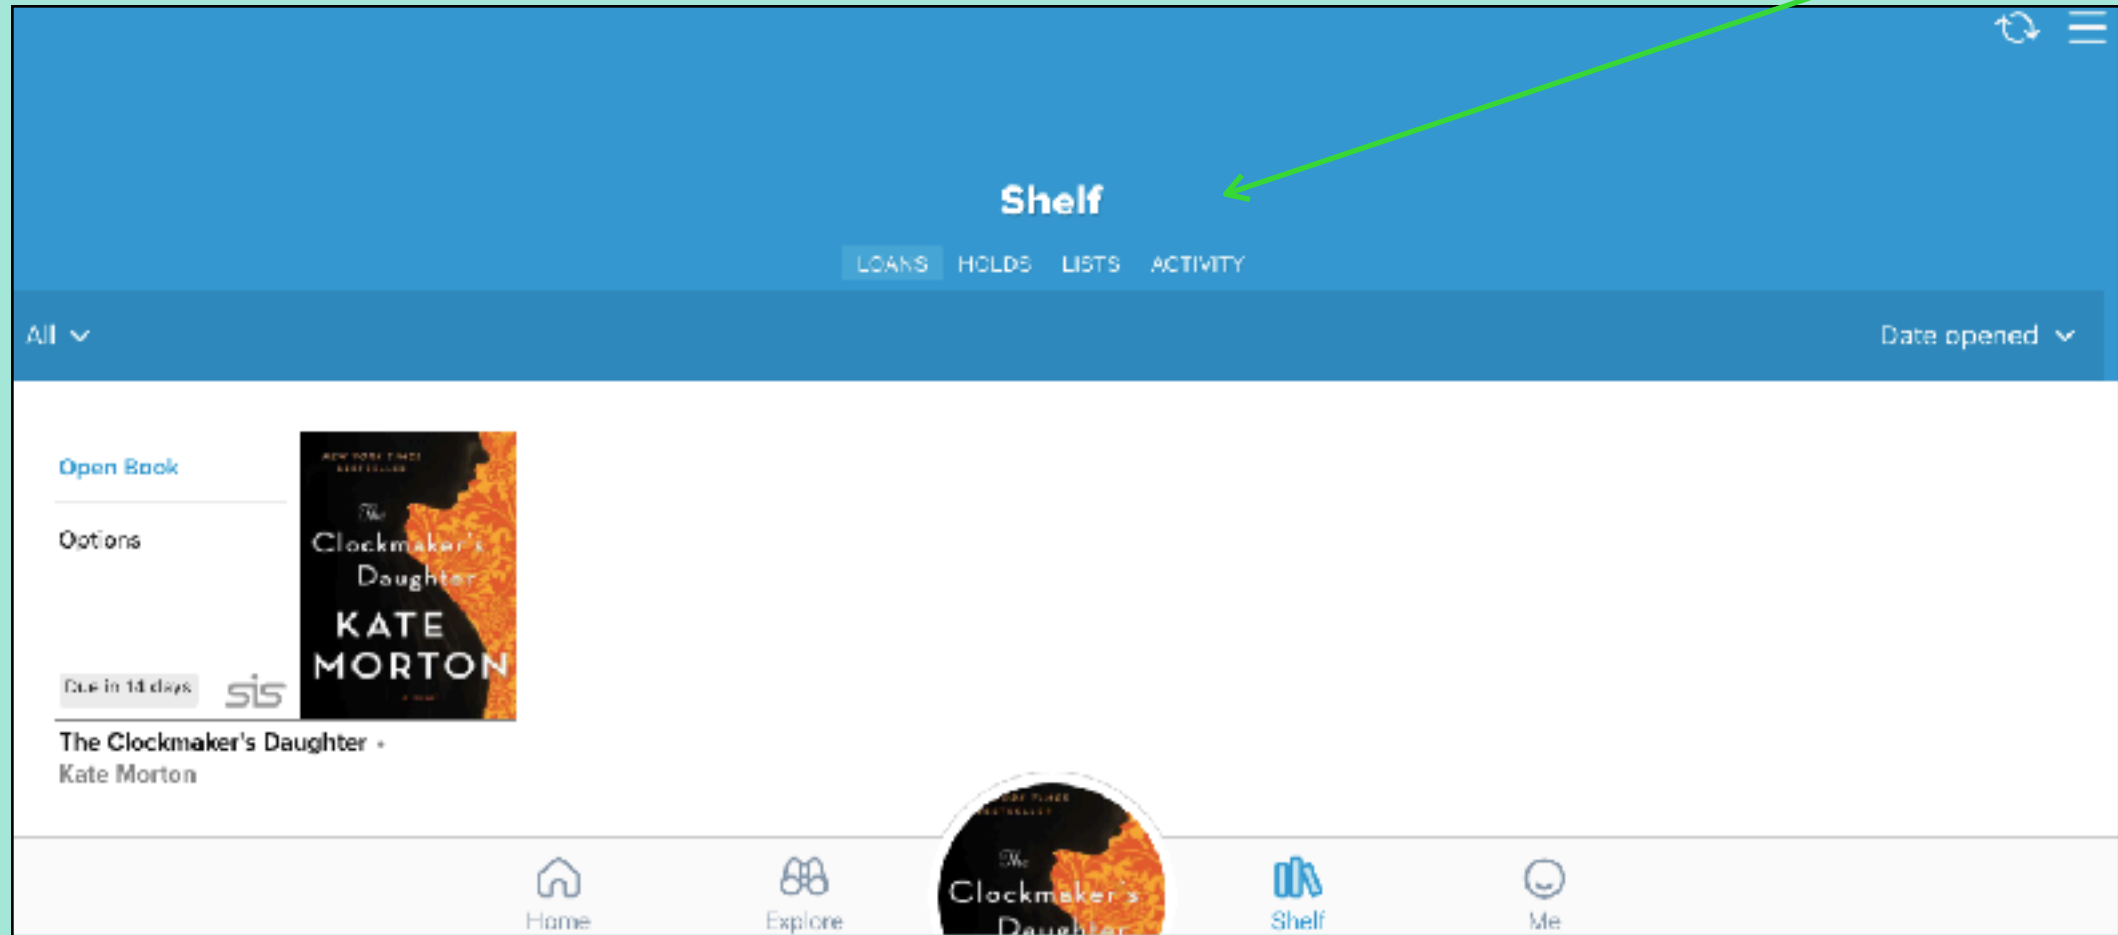

# You're in! Start browsing the collection:

Click on '**Borrow**' when you find a book you want to check out:

**Once you check out a book, you can find it on your Shelf:**

**When finished, you can return it or it will automatically return itself after two weeks.  
(Limit one e-book can be checked out at a time.)**